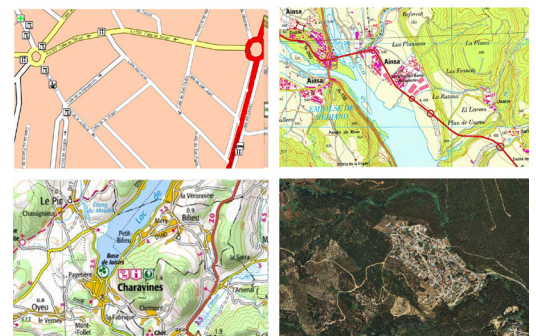

Quality mapping

For the first time, the TwoNav Anima includes **preinstalled OpenStreetMap** maps for the whole country and the option of downloading maps for any other country in the world completely free. OpenStreetMap gives you practical routable maps with **automatic route calculation** to turn your outings into a great experience, whether in the city or in the mountains.

In addition, as always, TwoNav offers you the best **topographic maps** so that you can have the most detailed and useful information on your trips in the mountains. Choose your area and download the maps from the world's top cartographic institutes for free.