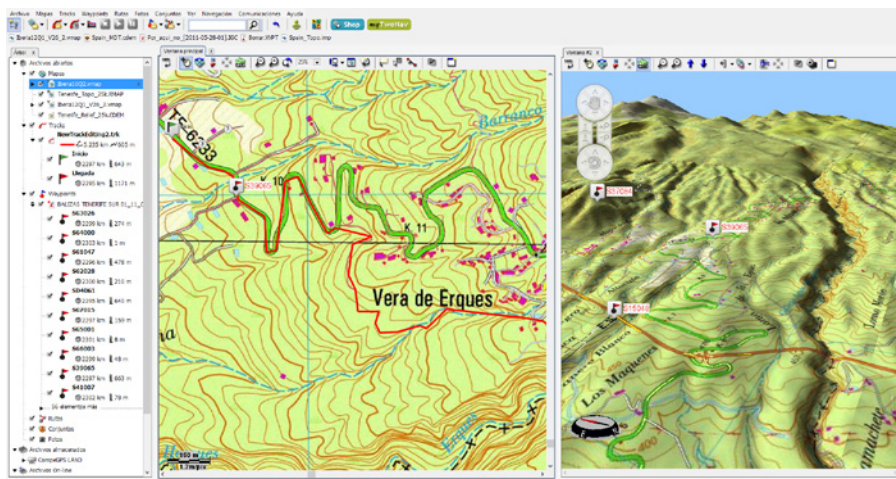

A 3D experience

With the new Sportiva2 you will be able to live a 3D experience with a cartographic realism which will surprise you, as it includes the map of your country and provides the possibility to extend your map archive through our web www.compegps.com.

PC connection

At CompeGPS we have thought of your need to combine the features of the new Sportiva2 with a PC software -CompeGPS Land- which attends to all your needs, whether you are a PC or Mac user.

In this respect, our Land software allows you to prepare and analyse your excursions comfortably from home, creating your own calendar, excellent graphics and managing all the content on your new GPS. You can also convert all your data into the format you wish to share it or publish it on your blog and to create unlimited tracks, routes and waypoints, as the new Sportiva2 is compatible with the most common format and is able to download tracks from the most important websites of the world, such as Everytrail.com, GPSies.com or Tracegps.com, among others.

TwoNav Sportiva2 will take you anywhere you want to go!

freedom to discover