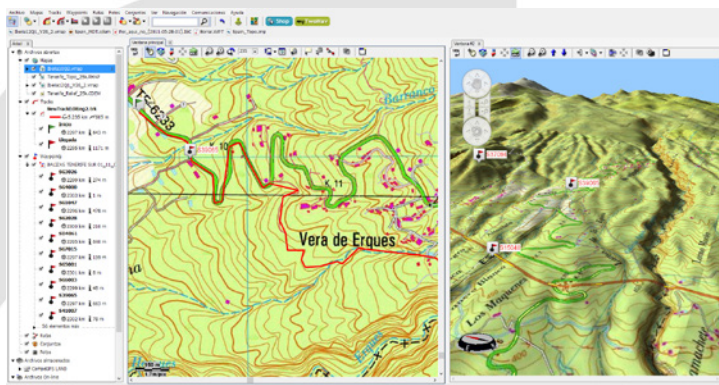

With 'virtual coach' you will be able to recreate your itineraries and compare your previous performance with the current one. Check your daily progress!

Ready for a tridimensional experience

With TwoNav Sportiva2+ you will participate in a unique experience in real 3D view. Display the map of your country in three different dimensions (2D, 3D flat and 3D+). Get additional maps from www.compegps.com.

PC connection

Land software (either for Windows or Mac) is the perfect complement for TwoNav Sportiva2+. With Land you will be able to plan, analyse and make each of your trips unforgettable: prepare and analyse your routes comfortably at home, create your own calendar, analyse excellent graphics of your trips, manage all the content of your TwoNav Sportiva2+.