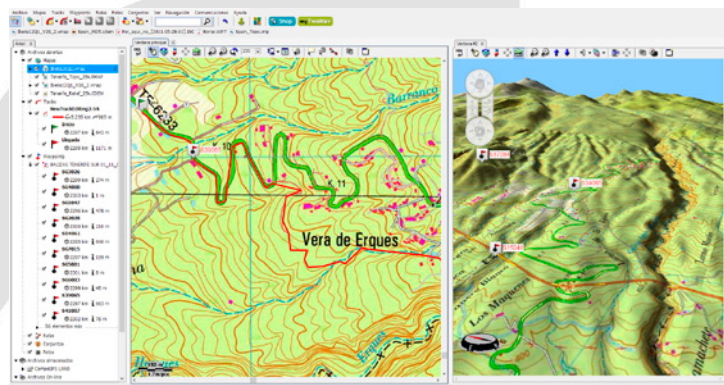

With 'virtual coach' you will be able to recreate your itineraries and compare your previous performance with the current one. Check your daily progress!

Ready for a tridimensional experience

With TwoNav Sportiva2+ you will participate in a unique experience in real 3D view. Display the map of your country in three different dimensions (2D, 3D flat and 3D+). Get additional maps from www.compegps.com.

PC connection

Land software (either for Windows or Mac) is the perfect complement for TwoNav Sportiva2+. With Land you will be able to plan, analyse and make each of your trips unforgettable:

prepare and analyse your routes comfortably at home, create your own calendar, analyse excellent graphics of your trips, manage all the content of your TwoNav Sportiva2+.