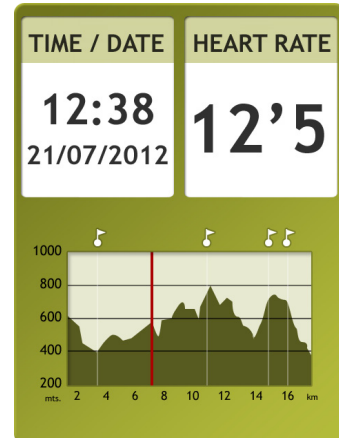

TwoNav Ultra: *Design and functionality to provide a powerful performance*

institutes of Europe: IGN Spain, IGN France... Not only this, but also navigable road maps, to avoid getting lost in any city, with satellite images in high resolution and scanned paper maps for the practice of orienteering sports.

The new device of the TwoNav brand, adjusts to your wrist at the blink of an eye thanks to its flexible silicone strap with low perspiration areas. Its 3D compass and barometric altimeter turn it into the ideal tool for outdoor activities.