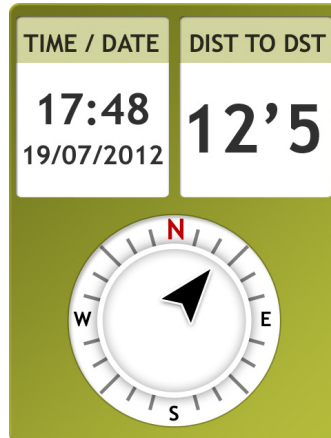

TwoNav Ultra: *Design and functionality to provide a powerful performance*

institutes of Europe: IGN Spain, IGN France... Not only this, but also navigable road maps, to avoid getting lost in any city, with satellite images in high resolution and scanned paper maps for the practice of orienteering sports.

The new device of the TwoNav brand, adjusts to your wrist at the blink of an eye thanks to its flexible silicone strap with low perspiration areas. Its 3D compass and barometric altimeter turn it into the ideal tool for outdoor activities.