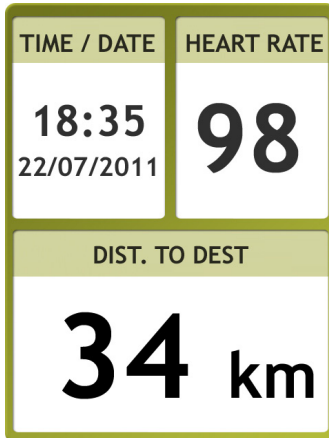

TwoNav Ultra: *Design and functionality to provide a powerful performance*

institutes of Europe: IGN Spain, IGN France... Not only this, but also navigable road maps, to avoid getting lost in any city, with satellite images in high resolution and scanned paper maps for the practice of orienteering sports.

The new device of the TwoNav brand, adjusts to your wrist at the blink of an eye thanks to its flexible silicone strap with low perspiration areas. Its 3D compass and barometric altimeter turn it into the ideal tool for outdoor activities.