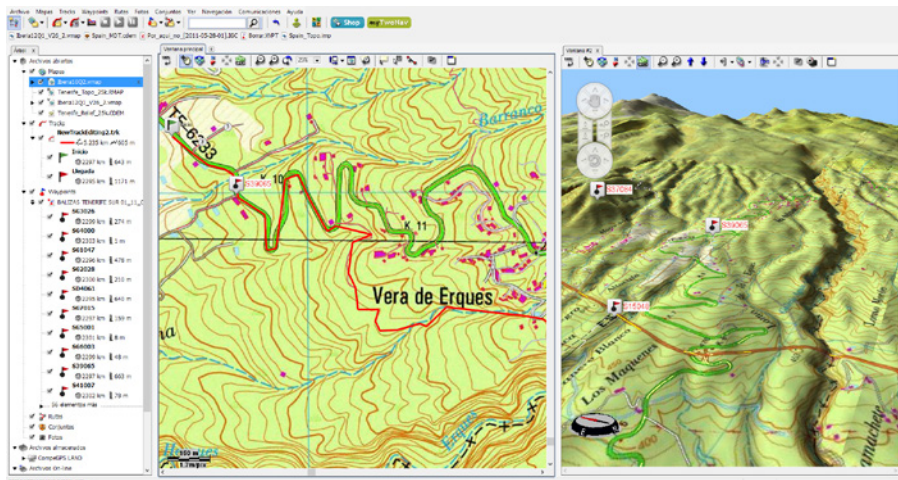

Sportiva2 provides you a unique experience!

Large map portfolio

Having in mind that while using a GPS device, every user has its own habits and preferences, TwoNav offers you the possibility to load a vast majority of map formats: urban maps, topographic maps, satellite images as well as self-scanned paper maps. In addition, TwoNav Sportiva2 brings you a roads map of Europe for free (Open Street Maps), no way to get lost!

Ready for a tridimensional experience

With TwoNav Sportiva2 you will participate in a unique experience in real 3D view.

Display the map of your country in three different dimensions (2D, 3D flat and 3D+). Get additional maps from www.compegps.com.

PC connection

Land software (either for Windows or Mac) is the perfect complement for TwoNav Sportiva2. With Land you will be able to plan, analyse and make each of your trips unforgettable: prepare and analyse your routes comfortably at home, create your own calendar, analyse excellent graphics of your trips, manage all the content of your TwoNav Sportiva2.