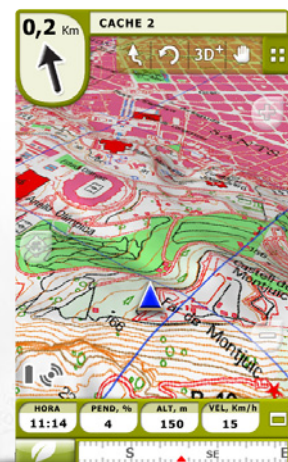

Whether it's hiking, biking, geocaching, or whatever else you may have in mind, this small and featherweight GPS (only 124g with battery) is so discrete you'll barely know it's there.

The screen

A 3" transfective screen with an impressive resolution of 240x400 to play with your maps in high definition! Use the touch screen technology for greater reactivity and interactivity. Switch on the 3D mode for even greater realism.

You can freely download the 3D map of your country from www.twonav.com to use it even on CompeGPS Land (PC software) or on TwoNav Sportiva

The best Outdoor software

The very intuitive and efficient TwoNav software provides you with a wide range of tools for enjoying your outdoor activities. You'll be surprised how easy it is to manage your trips with TwoNav.

Customize every menu and panel to choose from over 60 data, depending on your needs, navigate track up or north up, display the graph whilst following your track, monitor your speed, your accumulated climb and other such information. It will even tell you the time of sunset and sunrise!