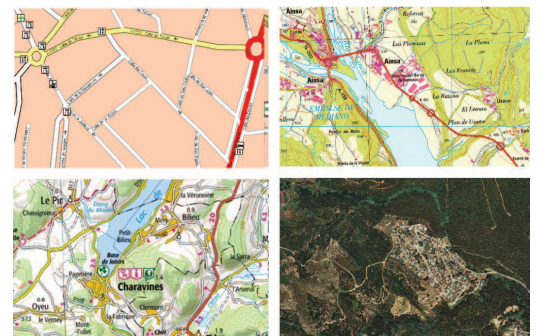

Maximum accuracy and safety

TwoNav has equipped the TwoNav Anima with today's best technology, including a high-quality chipset (**UBLOX Max-7Q**) to give you your current position accurately and immediately throughout your trip.

Tough high-visibility screen

The TwoNav Anima allows you to enjoy accurate navigation even in direct sunlight, with a clear view of your maps and **an excellent view of your route** by using a very fast, versatile and water-resistant flat touch-screen interface.

Quality mapping

For the first time, the TwoNav Anima includes **preinstalled OpenStreetMap** maps for the whole country and the option of downloading maps for any other country in the world completely free. OpenStreetMap gives you practical routable maps with **automatic route calculation** to turn your outings into a great experience, whether in the city or in the mountains.

In addition, as always, TwoNav offers you the best **topographic maps** so that you can have the most detailed and useful information on your trips in the mountains. Choose your area and download the maps from the world's top cartographic institutes for free.